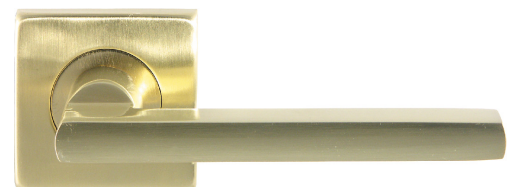

ROSETA SERIE 616

Rosette 616 series

código	acabado	medida	embalaje	precio	8431488
Nº				€	
R-616 CN	Cromo brillo / níquel satinado	130x50 mm	1/40	15,0900	061634
R-616 CU	cuero	130x50 mm	1/40	14,1400	061641
R-616 LS	latón satinado	130x50 mm	1/40	14,1400	061610
R-616 NS	níquel satinado	130x50 mm	1/40	14,1400	061627

Aluminio - Aluminium